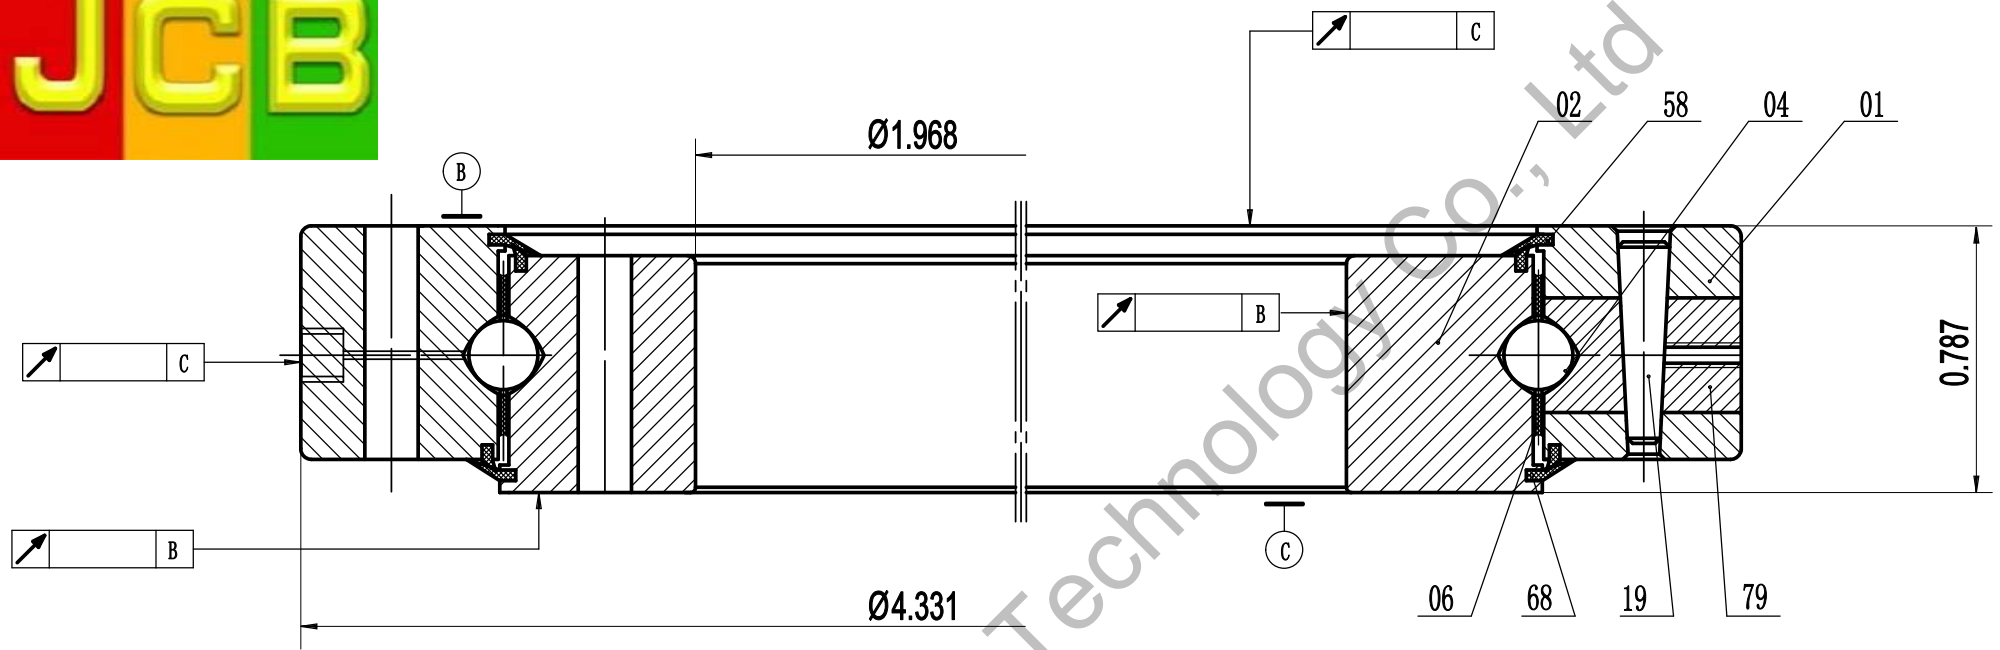

A-A

**Remark:**

1. Luoyang JCB Bearing Technology Co., Ltd is a technical Inc, specialize in designing and manufacturing slewing ring bearing, we can design and manufacture all kinds of slewing bearing according to client's requirement.
2. This drawing is reference for user, if you need formal drawing, please contact with us sales@jcb-bearing.com, the official drawing will be submitted after order confirmation.

**Contact information**

Company Address : No.3 Lianmeng road, Luoyang, Henan, China.  
 Postal code : 471003  
 Phone : 86-379-68611678 Fax : 86-379-68611679  
 E-mail: sales@jcb-bearing.com  
 Reserved E-mail: sales@slewing-ring-bearings.com  
 Website: www.jcb-bearing.com  
 www.slewing-ring-bearings.com

<b>MT Series</b>	<b>MTO-050</b>		
			Weight (lbs)
			2
	Luoyang JCB Bearing Technology Co., Ltd		